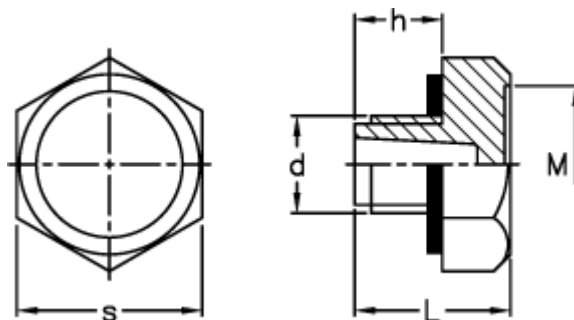

# Data Sheet

Article number: 2311058289

Description: E+G Plug  
TN.20x1.5

## Measures

---

d = M20x1,5

h = 11

L = 18

M = 20.5

s = 26

Tightening torque N m = 8 to 10